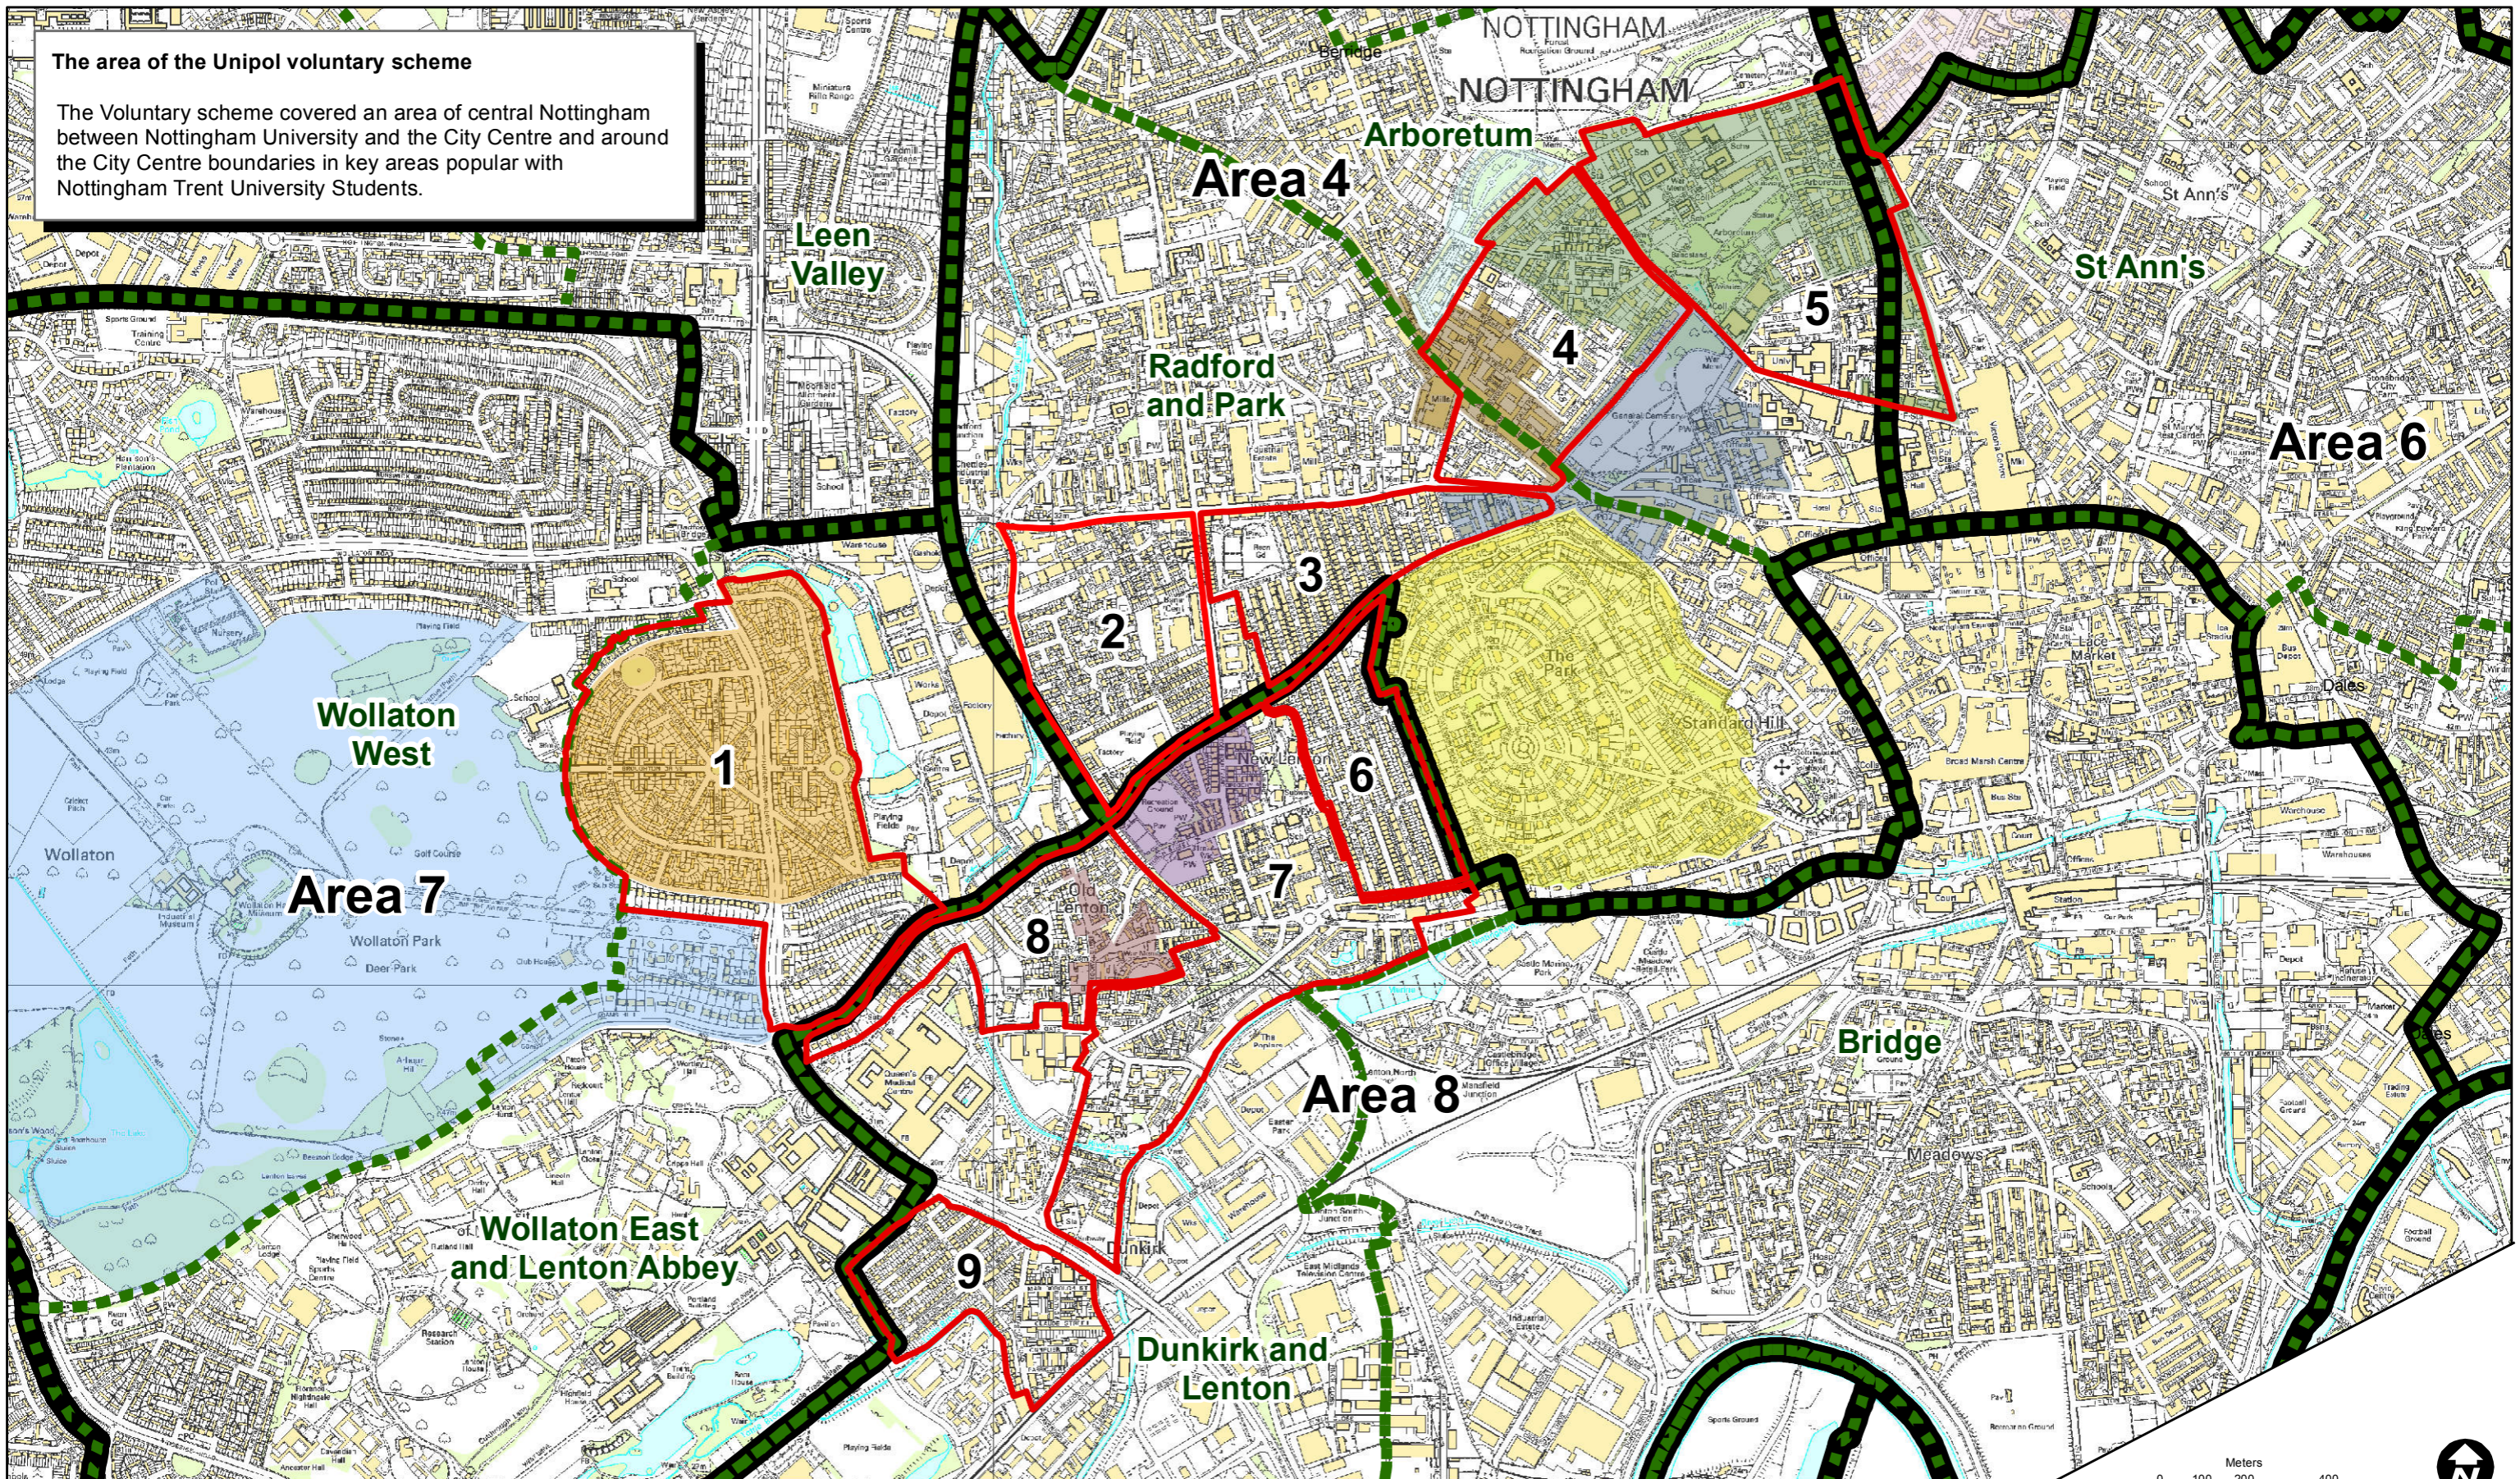

Letting Board Monitoring Areas

Key

Letting Board Areas	Wards	Conservation Areas
1. Middleton Boulevard	Area Committees	Arboretum
4. Mansfield Road		Elm Avenue/Corporation Oaks
7. Dunkirk & Lenton		Middleton Boulevard
2. Triumph Road		Old Lenton
5. Forest Road West		Waterloo Promenade
8. Derby Road		Canning Circus
9. University Boulevard		Gamble Street / Alfreton Road
		New Lenton
		The Park
		Wollaton Park